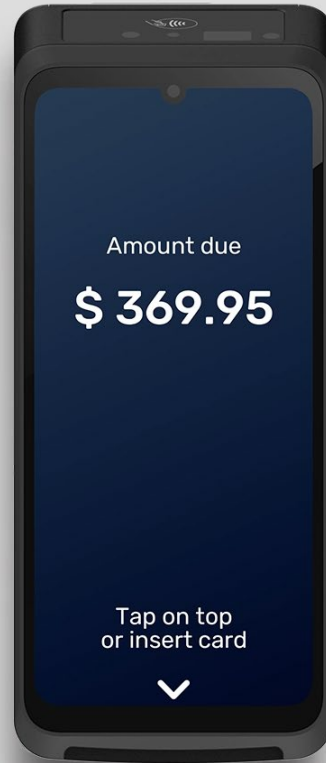

S1U2
M2D

mPOS

S1E4
PRO

S1
MINI2

iPOS / Tablet

S2 PRO M/L

S2 PRO i22

Why do you need a 5" screen on Unattended terminal?

SIU2 for EV charging

SIU2 for EV charging

Why do you need an OctaCore on a Payment terminal ?

An autonomous cashier !

6,7" touchscreen —

haptic —

8Go RAM —

Gyroscope —

OctaCore 2.4GHz —

— Barcode Scanner

— All-in-One *NFC,MSR,SCR*

— 13 MP autofocus

— Wifi, 4G, eSim

— 3350 mAh

Why Partner with Castles Technology ?

Let's Build the Future Together.