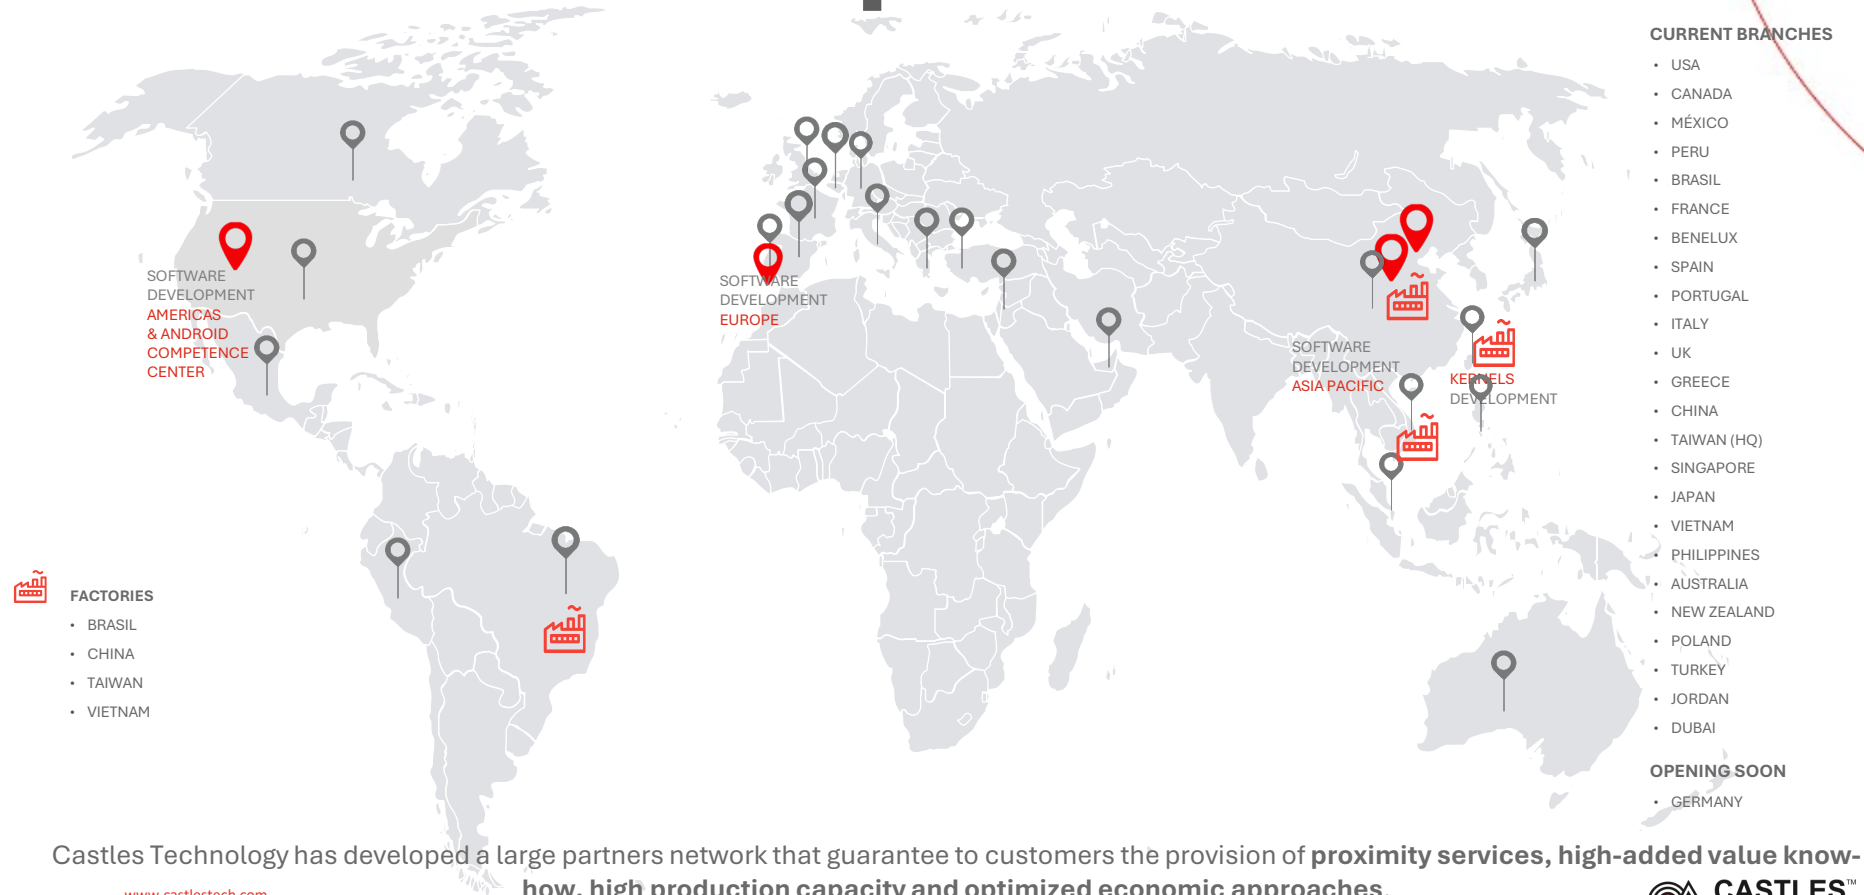

Driving Payment Innovation:

From Market Presence to Next-Gen Smart Terminals

Julien Decoster

Deputy Chief Product Officer

Who is Castles Technology ?

A leading global POS technology provider.

Our Global Footprint.