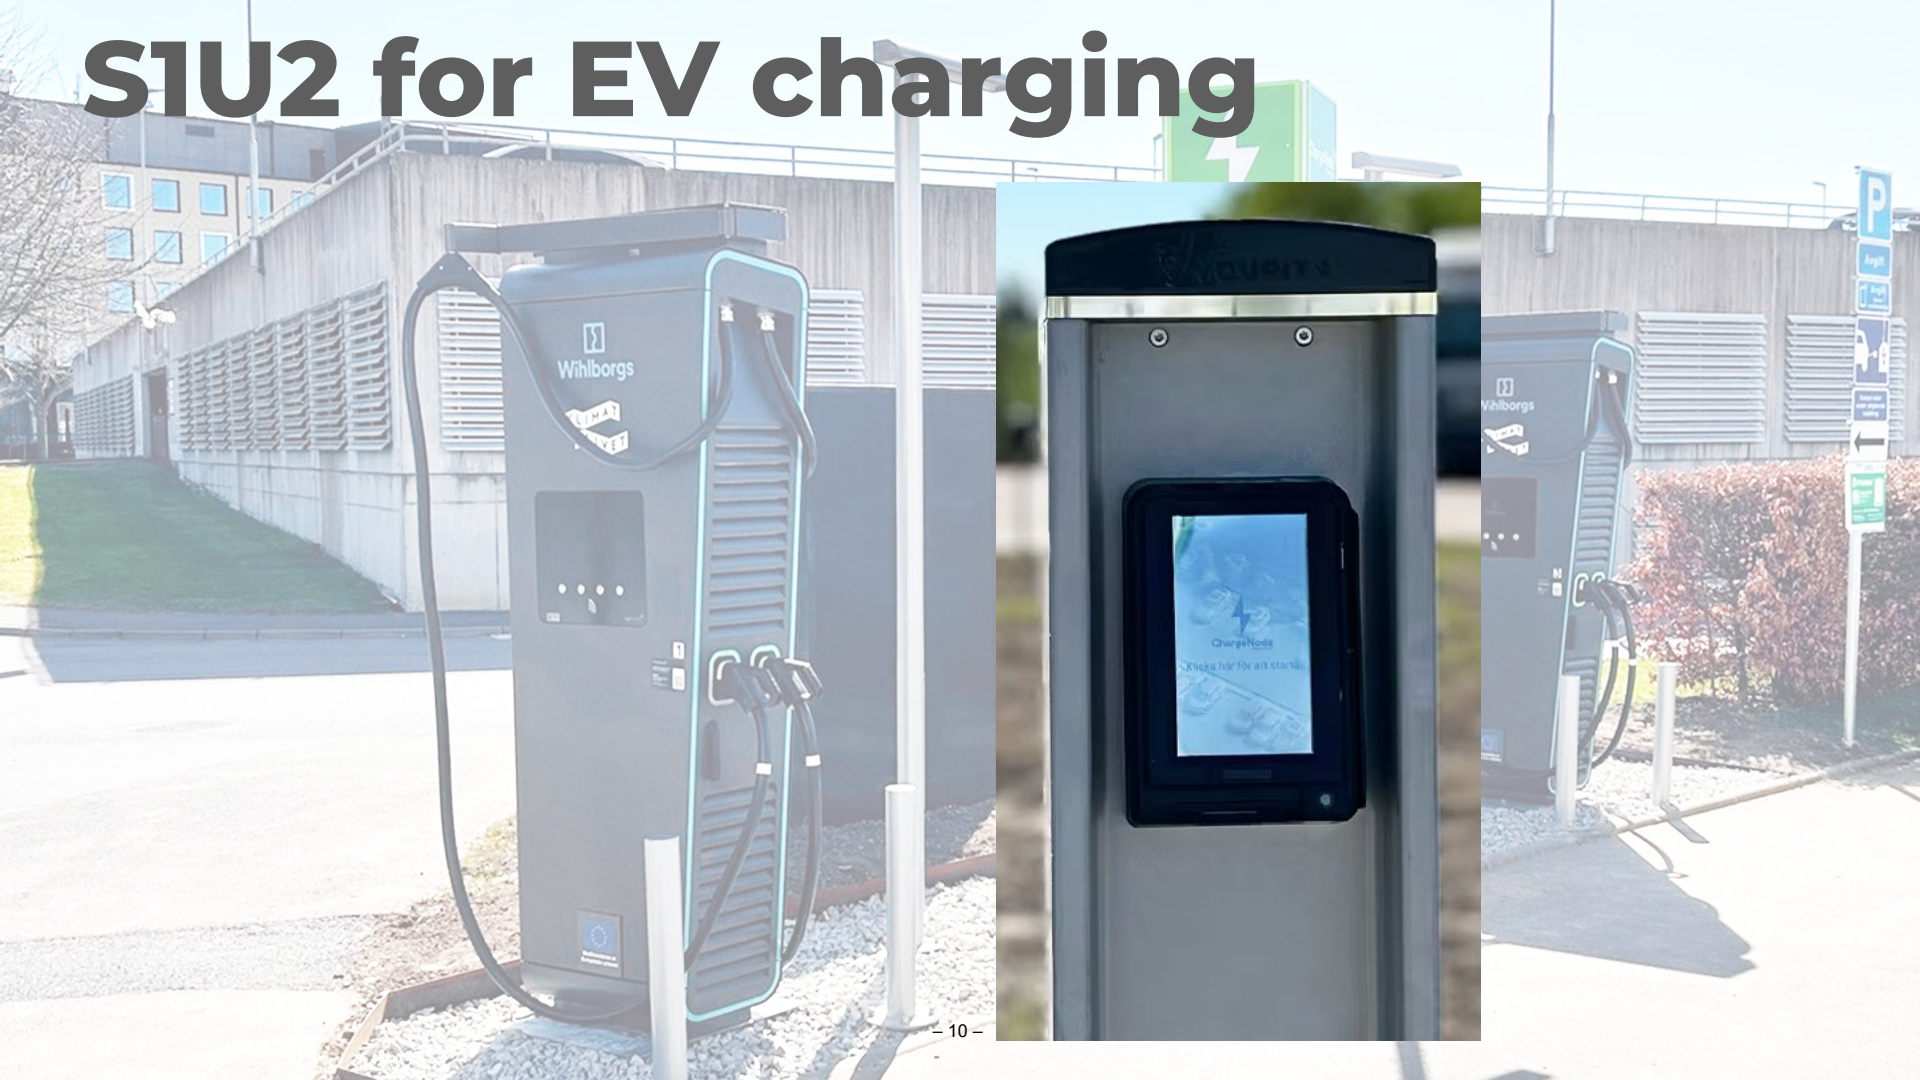

SIU2 for EV charging

SIU2 for EV charging

Why do you need an OctaCore on a Payment terminal ?

An autonomous cashier !

6,7" touchscreen —

haptic —

8Go RAM —

Gyroscope —