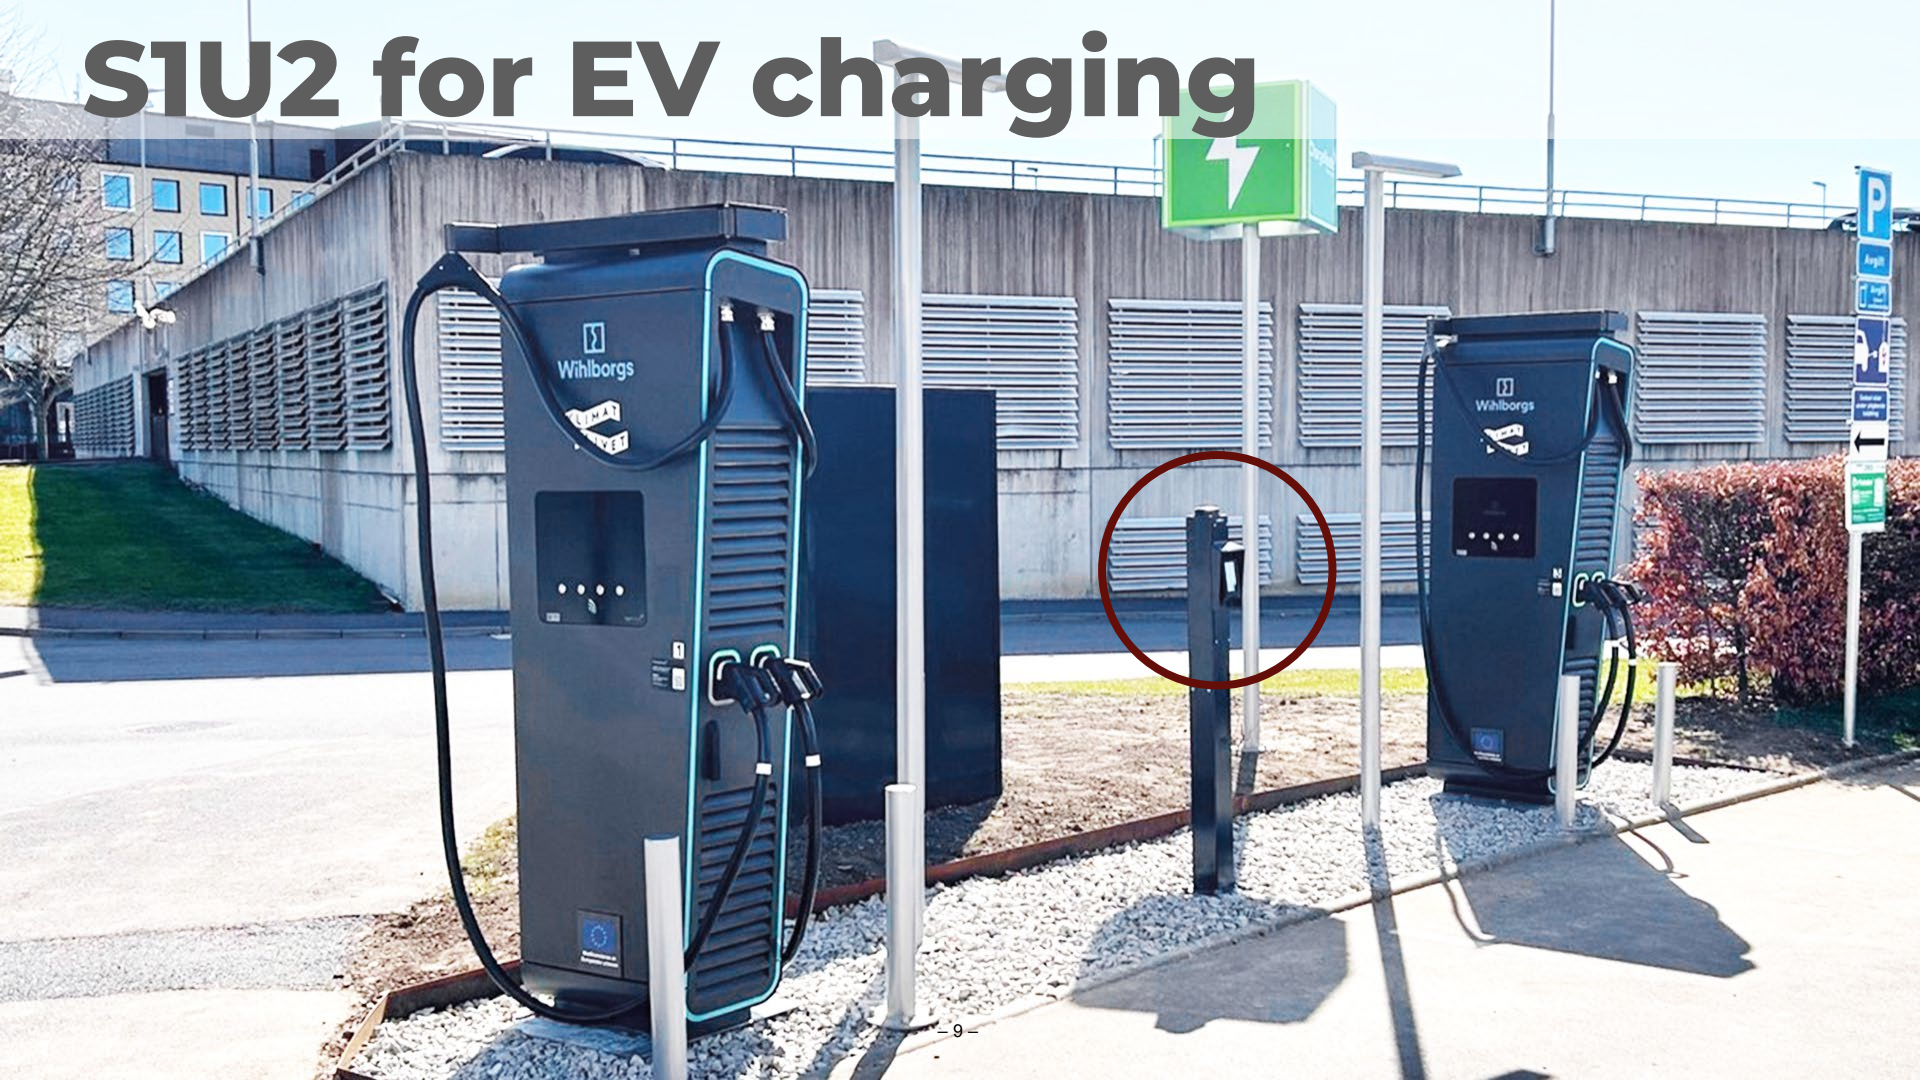

SIU2 for EV charging